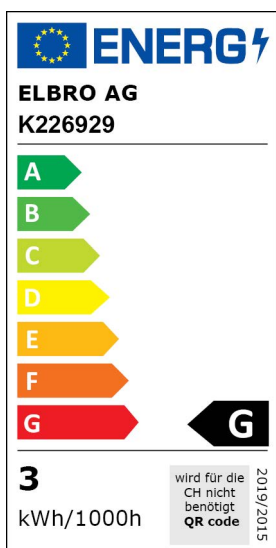

Datenblätter für farbige E27 Leuchtmittel mit Kunststoff-Kolben für den Einsatz im Aussenbereich

Abmessungen

Type: A19 LED blue

Art.-No. K226908
E-No. 941 152 479

Power	3W
Lumen	40lm
Dimming Process	none
Beam Angle	270°
Color	blue
Shape	A19
Base	E27
Base material	brass
IP Class	IP65
Lifetime	25.000h (L80/B10)
Warranty	3 years
Temperature	-25°C ... +40°C
Cover	plastic cover
Dimensions	Ø60 * 110mm
Switch Cycles	>50.000
Series	A19 colored LED

Type: A19 LED yello

Art.-No: K226929

E-No. 941 152 879

Power	3W
Lumen	40lm
Dimming Process	none
Beam Angle	270°
Color	yellow
Shape	A19
Base	E27
Base material	brass
IP Class	IP65
Lifetime	25.000h (L80/B10)
Warranty	3 years
Temperature	-25°C ... +40°C
Cover	plastic cover
Dimensions	Ø60 * 110mm
Switch Cycles	>50.000
Series	A19 colored LED

Type: A19 LED green

Art.-No: K226909

E-No. 941 152 579

Power	3W
Lumen	40lm
Dimming Process	none
Beam Angle	270°
Color	green
Shape	A19
Base	E27
Base material	brass
IP Class	IP65
Lifetime	25.000h (L80/B10)
Warranty	3 years
Temperature	-25°C ... +40°C
Cover	plastic cover
Dimensions	Ø60 * 110mm
Switch Cycles	>50.000
Series	A19 colored LED

Type: **A19 LED red**

Art.-No. K226907

E-No. 941 152 779

Power	3W
Lumen	40lm
Dimming Process	none
Beam Angle	270°
Color	red
Shape	A19
Base	E27
Base material	brass
IP Class	IP65
Lifetime	25.000h (L80/B10)
Warranty	3 years
Temperature	-25°C ... +40°C
Cover	plastic cover
Dimensions	
Switch Cycles	>50.000
Series	A19 colored LED