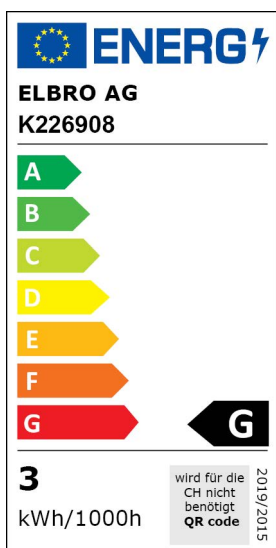

Datenblätter für farbige E27 Leuchtmittel mit Kunststoff-Kolben für den Einsatz im Aussenbereich

Abmessungen

Type: A19 LED blue

Art.-No. K226908
E-No. 941 152 479

Power	3W
Lumen	40lm
Dimming Process	none
Beam Angle	270°
Color	blue
Shape	A19
Base	E27
Base material	brass
IP Class	IP65
Lifetime	25.000h (L80/B10)
Warranty	3 years
Temperature	-25°C ... +40°C
Cover	plastic cover
Dimensions	Ø60 * 110mm
Switch Cycles	>50.000
Series	A19 colored LED

Type: A19 LED yello

Art.-No: K226929

E-No. 941 152 879

Power	3W
Lumen	40lm
Dimming Process	none
Beam Angle	270°
Color	yellow
Shape	A19
Base	E27
Base material	brass
IP Class	IP65
Lifetime	25.000h (L80/B10)
Warranty	3 years
Temperature	-25°C ... +40°C
Cover	plastic cover
Dimensions	Ø60 * 110mm
Switch Cycles	>50.000
Series	A19 colored LED

Type: A19 LED green

Art.-No: K226909

E-No. 941 152 579

Power	3W
Lumen	40lm
Dimming Process	none
Beam Angle	270°
Color	green
Shape	A19
Base	E27
Base material	brass
IP Class	IP65
Lifetime	25.000h (L80/B10)
Warranty	3 years
Temperature	-25°C ... +40°C
Cover	plastic cover
Dimensions	Ø60 * 110mm
Switch Cycles	>50.000
Series	A19 colored LED

Type: **A19 LED red**

Art.-No. K226907

E-No. 941 152 779

Power	3W
Lumen	40lm
Dimming Process	none
Beam Angle	270°
Color	red
Shape	A19
Base	E27
Base material	brass
IP Class	IP65
Lifetime	25.000h (L80/B10)
Warranty	3 years
Temperature	-25°C ... +40°C
Cover	plastic cover
Dimensions	
Switch Cycles	>50.000
Series	A19 colored LED