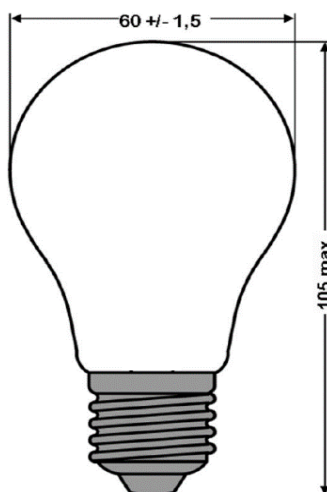

Datenblätter für farbige E27 Leuchtmittel mit Kunststoff-Kolben für den Einsatz im Aussenbereich

Abmessungen

Type: A19 LED blue

Art.-No. K226908
E-No. 941 152 479

Power	3W
Lumen	40lm
Dimming Process	none
Beam Angle	270°
Color	blue
Shape	A19
Base	E27
Base material	brass
IP Class	IP65
Lifetime	25.000h (L80/B10)
Warranty	3 years
Temperature	-25°C ... +40°C
Cover	plastic cover
Dimensions	Ø60 * 110mm
Switch Cycles	>50.000
Series	A19 colored LED

Type: A19 LED yello

Art.-No: K226929

E-No. 941 152 879

Power	3W
Lumen	40lm
Dimming Process	none
Beam Angle	270°
Color	yellow
Shape	A19
Base	E27
Base material	brass
IP Class	IP65
Lifetime	25.000h (L80/B10)
Warranty	3 years
Temperature	-25°C ... +40°C
Cover	plastic cover
Dimensions	Ø60 * 110mm
Switch Cycles	>50.000
Series	A19 colored LED

Type: A19 LED green

Art.-No: K226909

E-No. 941 152 579

Power	3W
Lumen	40lm
Dimming Process	none
Beam Angle	270°
Color	green
Shape	A19
Base	E27
Base material	brass
IP Class	IP65
Lifetime	25.000h (L80/B10)
Warranty	3 years
Temperature	-25°C ... +40°C
Cover	plastic cover
Dimensions	Ø60 * 110mm
Switch Cycles	>50.000
Series	A19 colored LED

Type: **A19 LED red**

Art.-No. K226907

E-No. 941 152 779

Power	3W
Lumen	40lm
Dimming Process	none
Beam Angle	270°
Color	red
Shape	A19
Base	E27
Base material	brass
IP Class	IP65
Lifetime	25.000h (L80/B10)
Warranty	3 years
Temperature	-25°C ... +40°C
Cover	plastic cover
Dimensions	
Switch Cycles	>50.000
Series	A19 colored LED