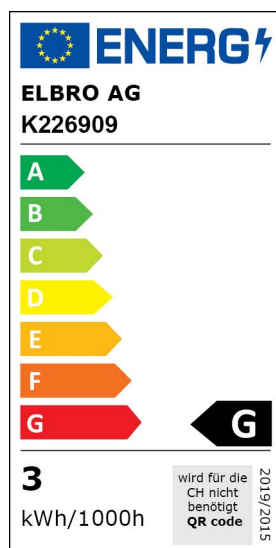

Datenblätter für farbige E27 Leuchtmittel mit Kunststoff-Kolben für den Einsatz im Aussenbereich

Abmessungen

Type: A19 LED blue

Art.-No. K226908
E-No. 941 152 479

Power	3W
Lumen	40lm
Dimming Process	none
Beam Angle	270°
Color	blue
Shape	A19
Base	E27
Base material	brass
IP Class	IP65
Lifetime	25.000h (L80/B10)
Warranty	3 years
Temperature	-25°C ... +40°C
Cover	plastic cover
Dimensions	Ø60 * 110mm
Switch Cycles	>50.000
Series	A19 colored LED

Type: A19 LED yello

Art.-No: K226929

E-No. 941 152 879

Power	3W
Lumen	40lm
Dimming Process	none
Beam Angle	270°
Color	yellow
Shape	A19
Base	E27
Base material	brass
IP Class	IP65
Lifetime	25.000h (L80/B10)
Warranty	3 years
Temperature	-25°C ... +40°C
Cover	plastic cover
Dimensions	Ø60 * 110mm
Switch Cycles	>50.000
Series	A19 colored LED

Type: A19 LED green

Art.-No: K226909

E-No. 941 152 579

Power	3W
Lumen	40lm
Dimming Process	none
Beam Angle	270°
Color	green
Shape	A19
Base	E27
Base material	brass
IP Class	IP65
Lifetime	25.000h (L80/B10)
Warranty	3 years
Temperature	-25°C ... +40°C
Cover	plastic cover
Dimensions	Ø60 * 110mm
Switch Cycles	>50.000
Series	A19 colored LED

Type: **A19 LED red**

Art.-No. K226907

E-No. 941 152 779

Power	3W
Lumen	40lm
Dimming Process	none
Beam Angle	270°
Color	red
Shape	A19
Base	E27
Base material	brass
IP Class	IP65
Lifetime	25.000h (L80/B10)
Warranty	3 years
Temperature	-25°C ... +40°C
Cover	plastic cover
Dimensions	
Switch Cycles	>50.000
Series	A19 colored LED